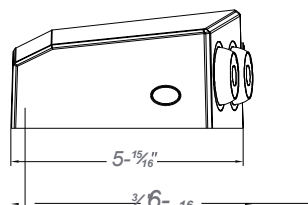

# DEM Emergency Lighting Unit

Specifiers reference:

Project: \_\_\_\_\_

Type: \_\_\_\_\_

Model: \_\_\_\_\_

Comments: \_\_\_\_\_

- Long lasting, efficient, ultra bright white LED lamp heads.
- 1.0 watt (1 LED x 1.0 watt) per head.
- Unique all inclusive lamp, reflector and lens assembly.
- Adjustable LED lamp heads provide up to 50-ft center-to-center spacing with 3-ft path of egress at 12-ft mounting height.
- Universal 120-277 voltage.
- Charge rate/power "ON" LED indicator light and push-to-test switch for mandated code compliance testing.
- 4.8V maintenance-free, rechargeable nickel metal hydride battery.
- Internal solid-state transfer switch automatically connects the internal battery to LED lamp heads for minimum 90-minute emergency illumination.
- Fully automatic solid-state, two rate charger initiates battery charging to recharge a discharged battery in 24 hours.
- Universal knockout pattern on back plate for surface mount
- Wall mount.
- Knockout for conduit applications.
- Injection-molded, engineering grade, 5VA flame retardant, high-impact resistant, thermoplastic in white or black finish.

## DIMENSIONS