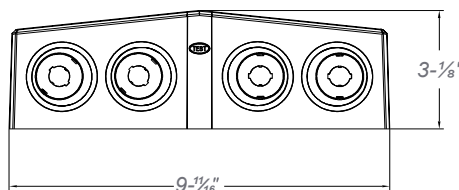

# DEM Emergency Lighting Unit

Specifiers reference:

Project: \_\_\_\_\_

Type: \_\_\_\_\_

Model: \_\_\_\_\_

Comments: \_\_\_\_\_

- Long lasting, efficient, ultra bright white LED lamp heads.
- 1.0 watt (1 LED x 1.0 watt) per head.
- Unique all inclusive lamp, reflector and lens assembly.
- Adjustable LED lamp heads provide up to 50-ft center-to-center spacing with 3-ft path of egress at 12-ft mounting height.
- Universal 120-277 voltage.
- Charge rate/power "ON" LED indicator light and push-to-test switch for mandated code compliance testing.
- 4.8V maintenance-free, rechargeable nickel metal hydride battery.
- Internal solid-state transfer switch automatically connects the internal battery to LED lamp heads for minimum 90-minute emergency illumination.
- Fully automatic solid-state, two rate charger initiates battery charging to recharge a discharged battery in 24 hours.
- Universal knockout pattern on back plate for surface mount
- Wall mount.
- Knockout for conduit applications.
- Injection-molded, engineering grade, 5VA flame retardant, high-impact resistant, thermoplastic in white or black finish.

## Description

The Assurance Emergency Lighting wall mount DEM emergency light unit is an excellent choice for hallways or open spaces. The DEM is available in White or Black and provides 90 minutes of emergency light. The unit can be spaced up to 50 feet at 12" mounting heights to achieve a 3-foot code approved path of egress.

## DIMENSIONS